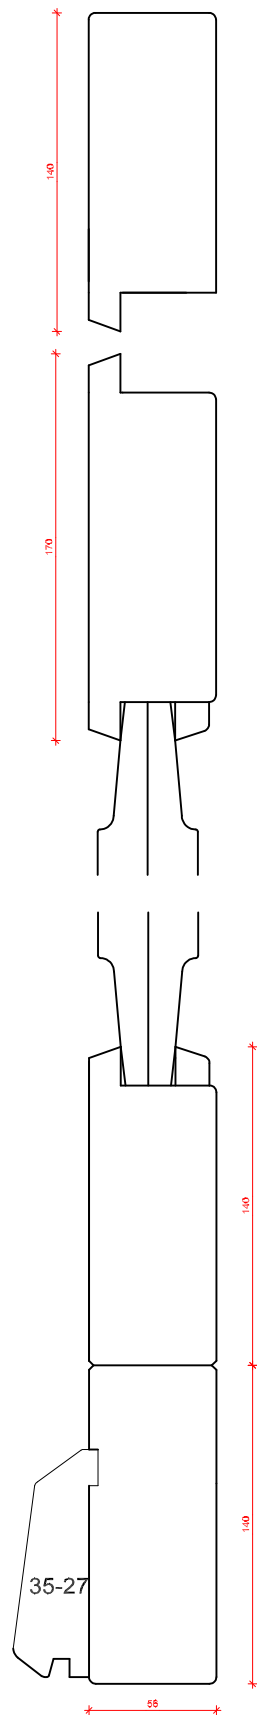

bd880  
40mm dik

bd880  
56mm dik  
Zie detail raam