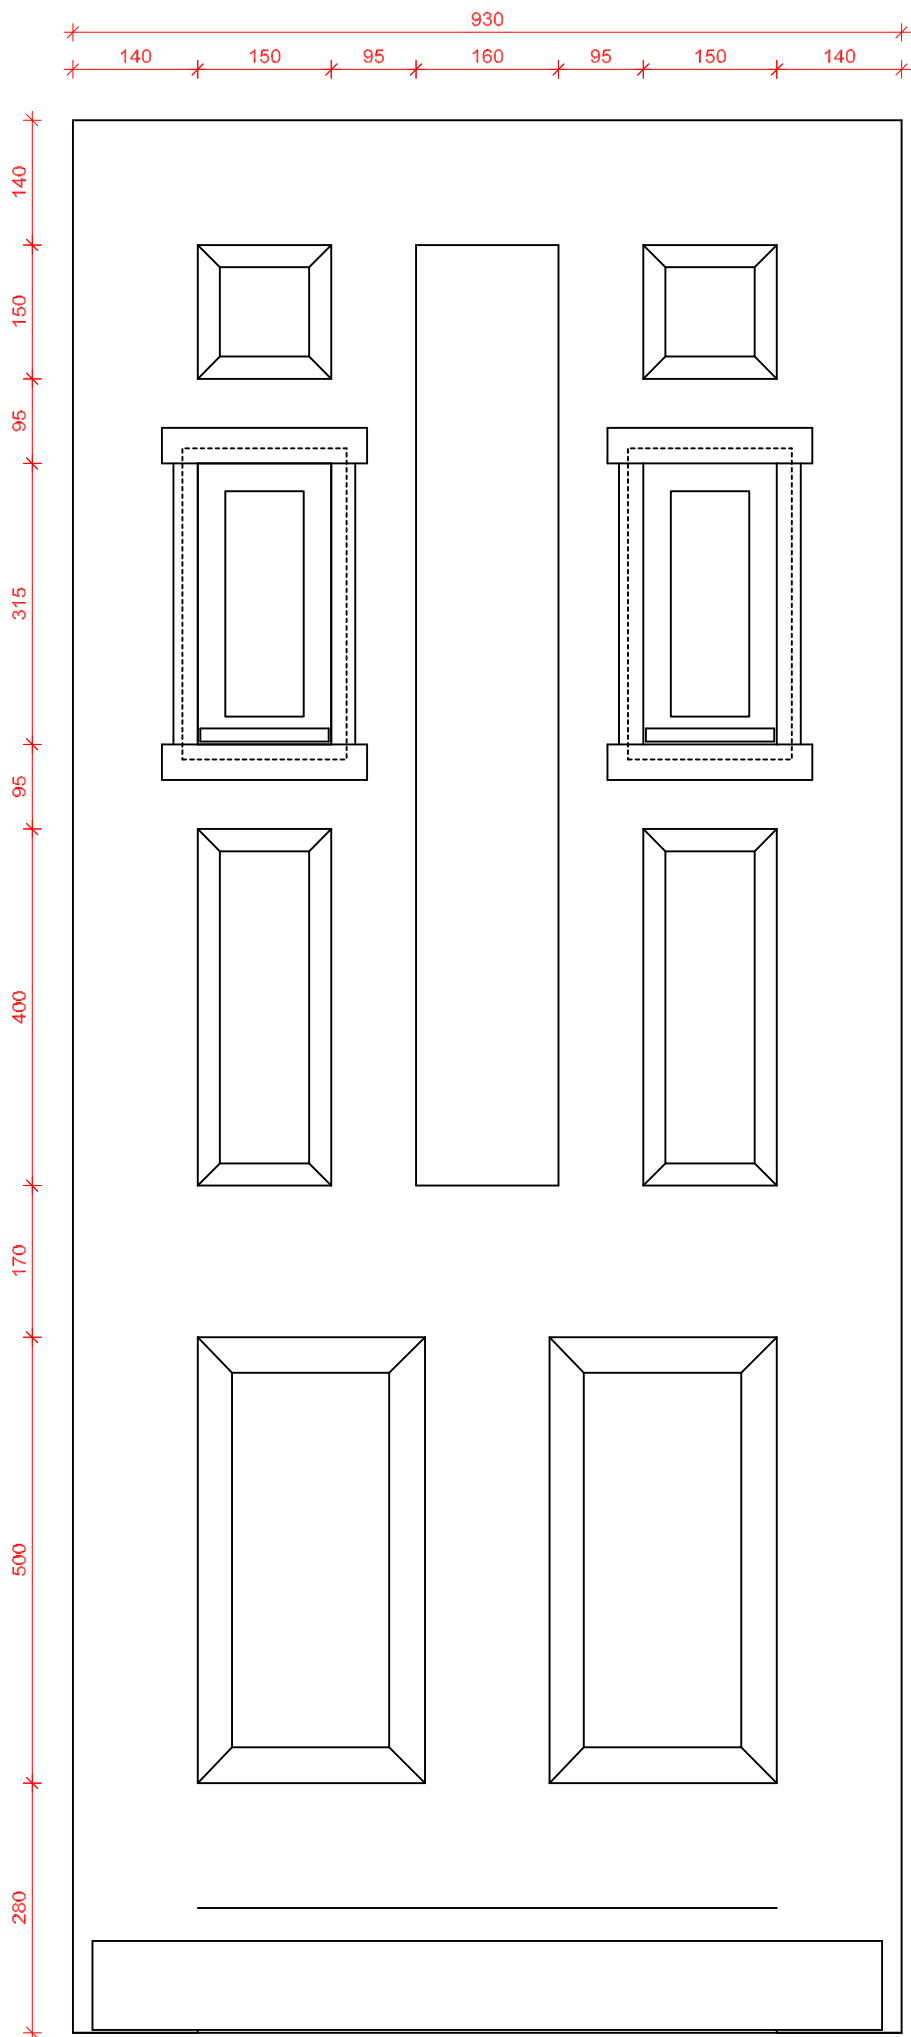

bd880  
40mm dik

bd880  
56mm dik  
Zie detail raam